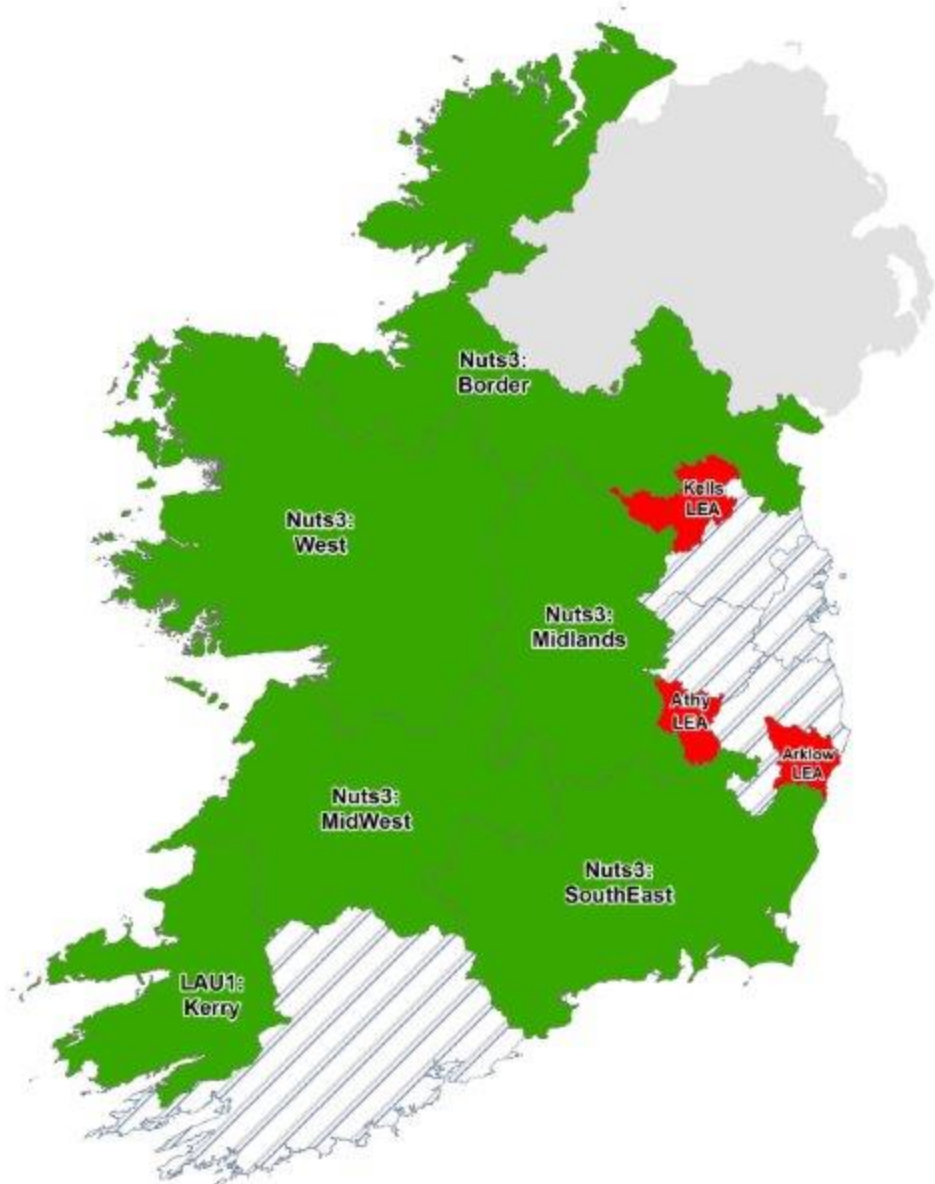

Regional Aid Map for Ireland (2014-2020)

N

-  LAU 2
-  Nuts 3 and LAU 1
-  Other Counties Not Designated Aid
-  Northern Ireland

Kilometers